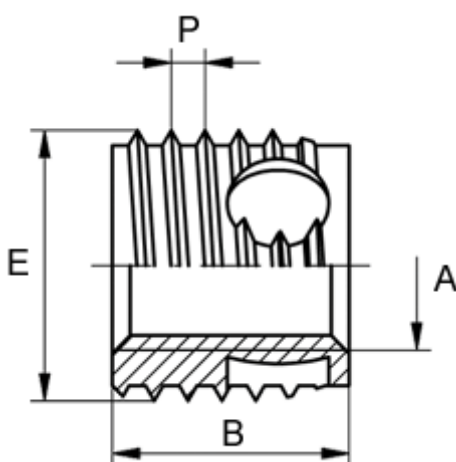

Article number: 12338000050500  
Description: KLEE-coil 338 000 050.500  
M5 St. steel 1.4305

## Measures

---

Female thread A	= M5
Length B	= 10
Male thread E	= 8.0
Min hole depth blind hole	= 13
Thread pitch P	= 1.00
Type	= 338 000 050 ...